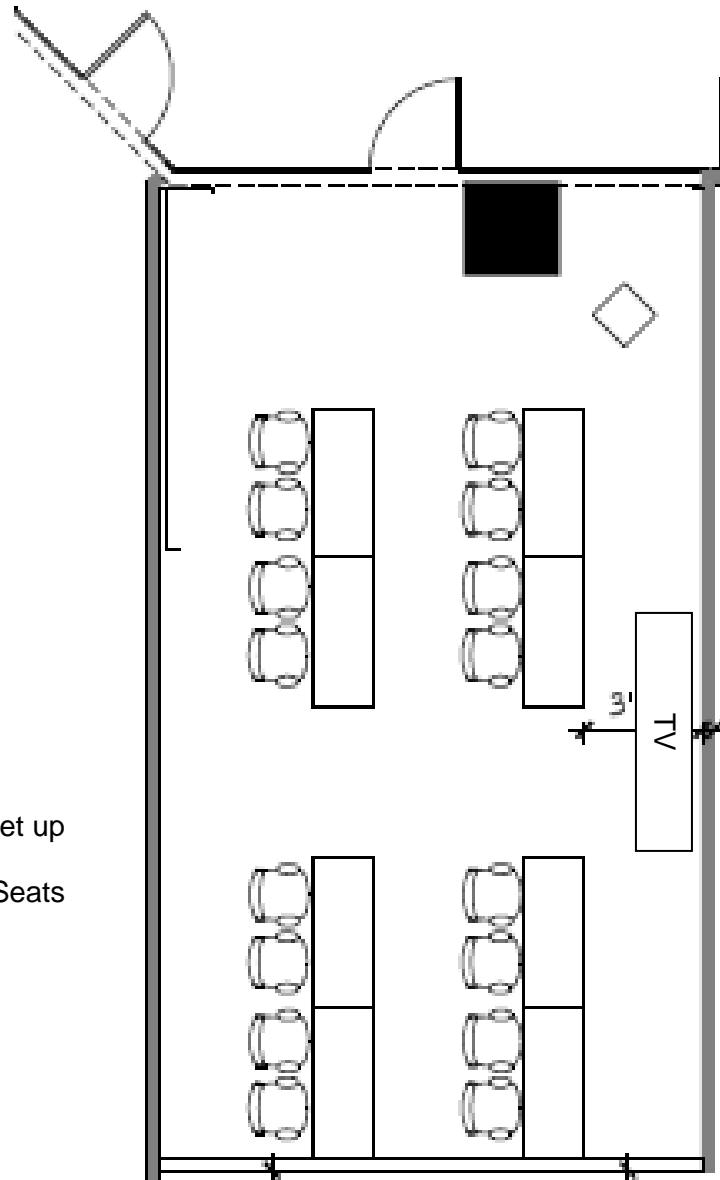

Small Conference Room

Set Up
Suite 135

Sm. Rm Set up
16 Seats

Bell Plaza
3800 American Blvd. W
Bloomington, MN 55431